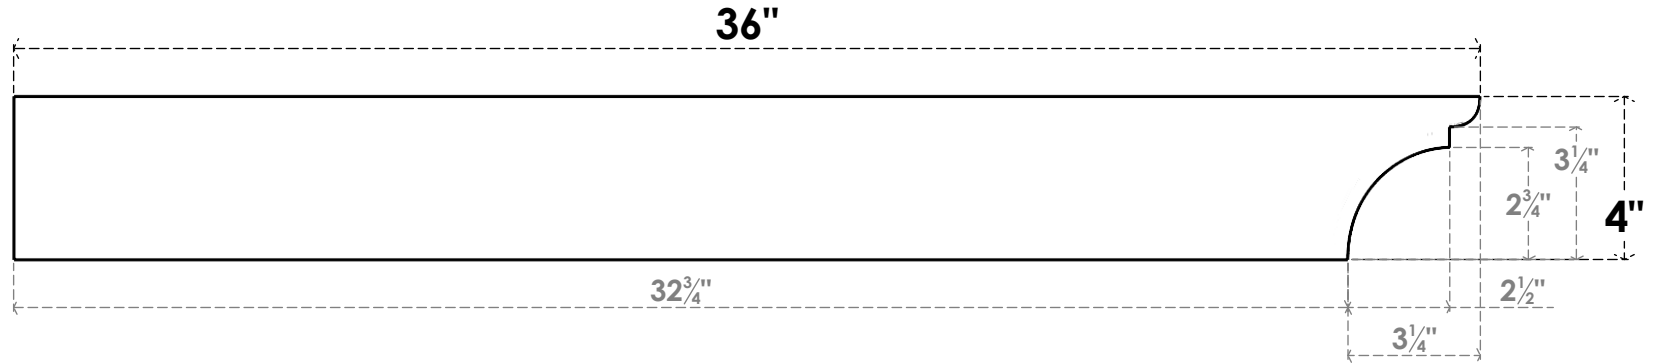

ITEM NUMBER: RFTURO040X04000X36000X004YOR00RCPR

4"W X 4"H X 36"L TIMBERTHANE ROUGH CEDAR YORKTOWN FAUX WOOD OPEN RAFTER TAIL, 4"L END, PRIMED TAN

SIDE PROFILE

FRONT PROFILE

ISOMETRIC

GENERATED DATE : 03/02/2023