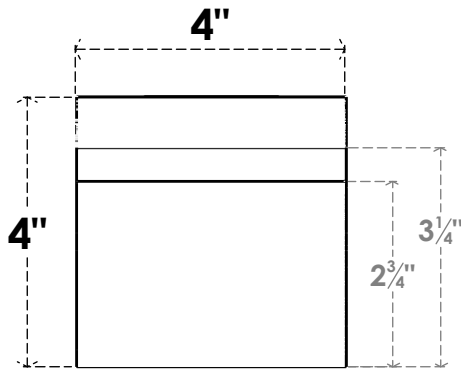

ITEM NUMBER: RFTURO040X04000X36000X004YOR00RCPR

4"W X 4"H X 36"L TIMBERTHANE ROUGH CEDAR YORKTOWN FAUX WOOD OPEN RAFTER TAIL, 4"L END, PRIMED TAN

SIDE PROFILE

FRONT PROFILE

ISOMETRIC

GENERATED DATE : 03/02/2023